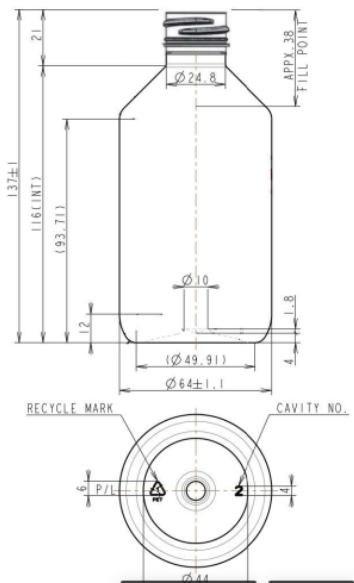

Cosmo Veral 300

General info

Item no. (SKU):	LS1370919112
Family / Range:	Cosmo Veral
Capacity:	300ml
Neck:	28/410
Weight:	20
Shape:	Round
Material:	PET
Colour:	All Colours Available
Print Areas:	
Country of Origin:	Lithuania

Packaging Info

Packed in Boxes

Box Dimensions (mm):	594 x 394 x 448
Quantity per box (pcs):	150
Boxes per pallet (pcs):	20
Quantity per pallet (pcs):	3000
Net weight (kg):	23
Gross weight (kg):	60
Pallet height (mm):	2400

Packed in PE bags on trays (Full pallet)

Tray dimensions (mm):	1200 x 800 x 50
Quantity per tray (pcs):	238
Quantity per PE bag (pcs):	119
PE bags per tray (pcs):	2
Trays per pallet (pcs):	16
Quantity per pallet (pcs):	3808
Net weight (kg):	76
Gross weight (kg):	92
Pallet height (mm):	2400